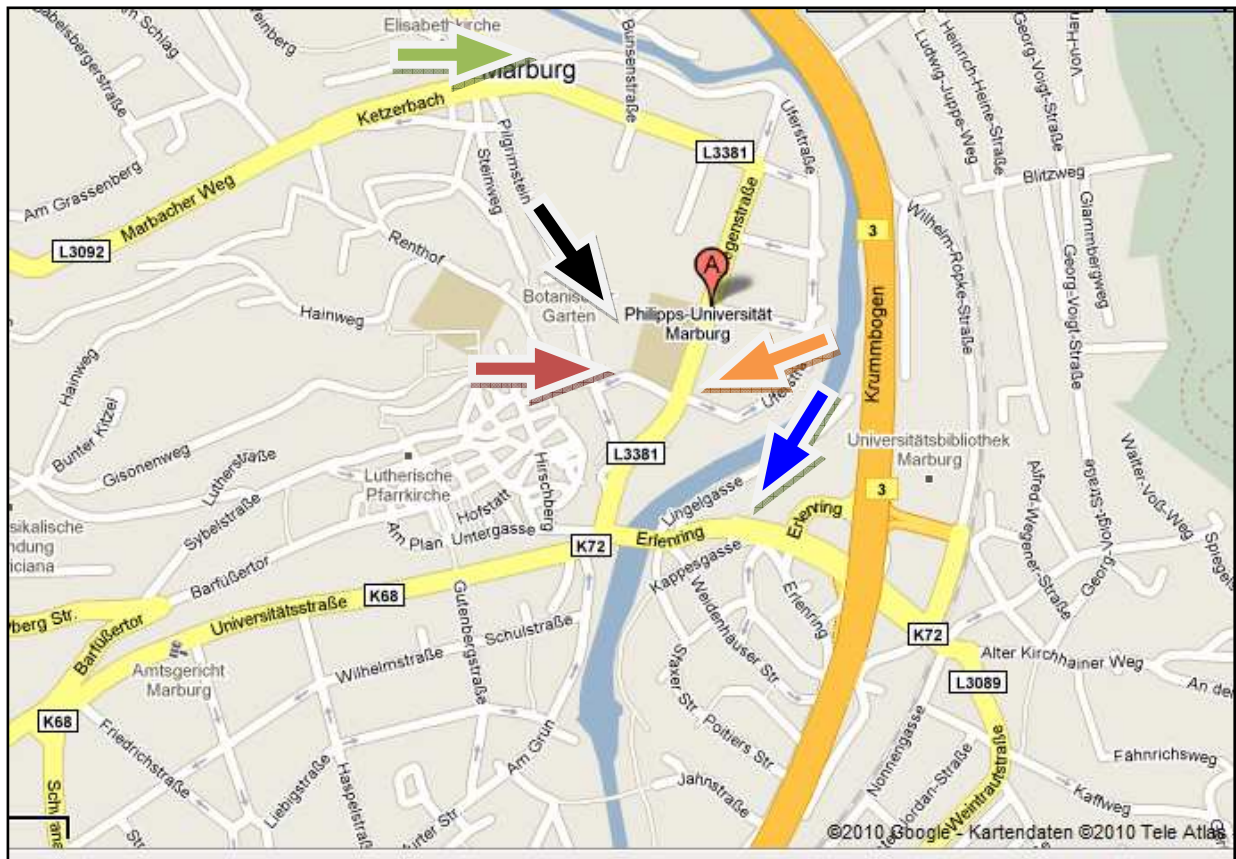

LahnMUN 2010 Locations

Where?

What?

Biegenstraße 11

Opening Ceremony

Hörsaalgebäude (HG)

Registration (First Floor)

Sprachenzentrum

Rules Workshop (Second Floor)

Biegenstr. 12

Mensa Erlenring

Lunch on Friday and Saturday

Deutschhausstraße 12

All Committee Sessions

(CNMS)